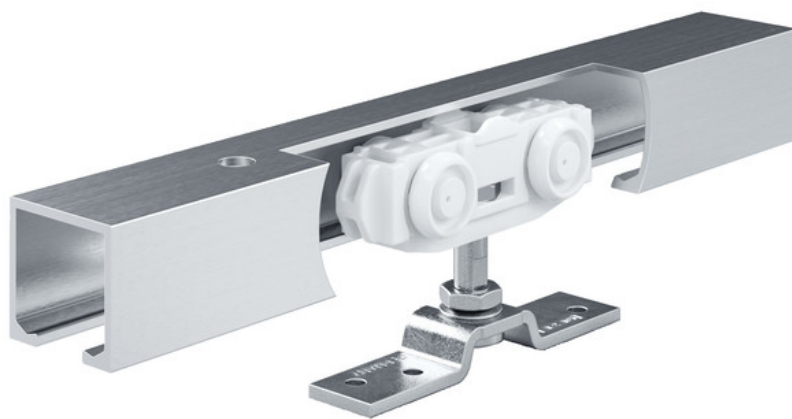

## Rollan 40 NT complete set for wooden door leaves

Sliding door fitting for timber leaves

### AREAS OF APPLICATION

- For leaf weights up to 40 kg
- For wall installation
- For single leaf metal and timber doors

## PRODUCT FEATURES

→ Sliding door fitting for timber leaves with up to 40 kg leaf weight